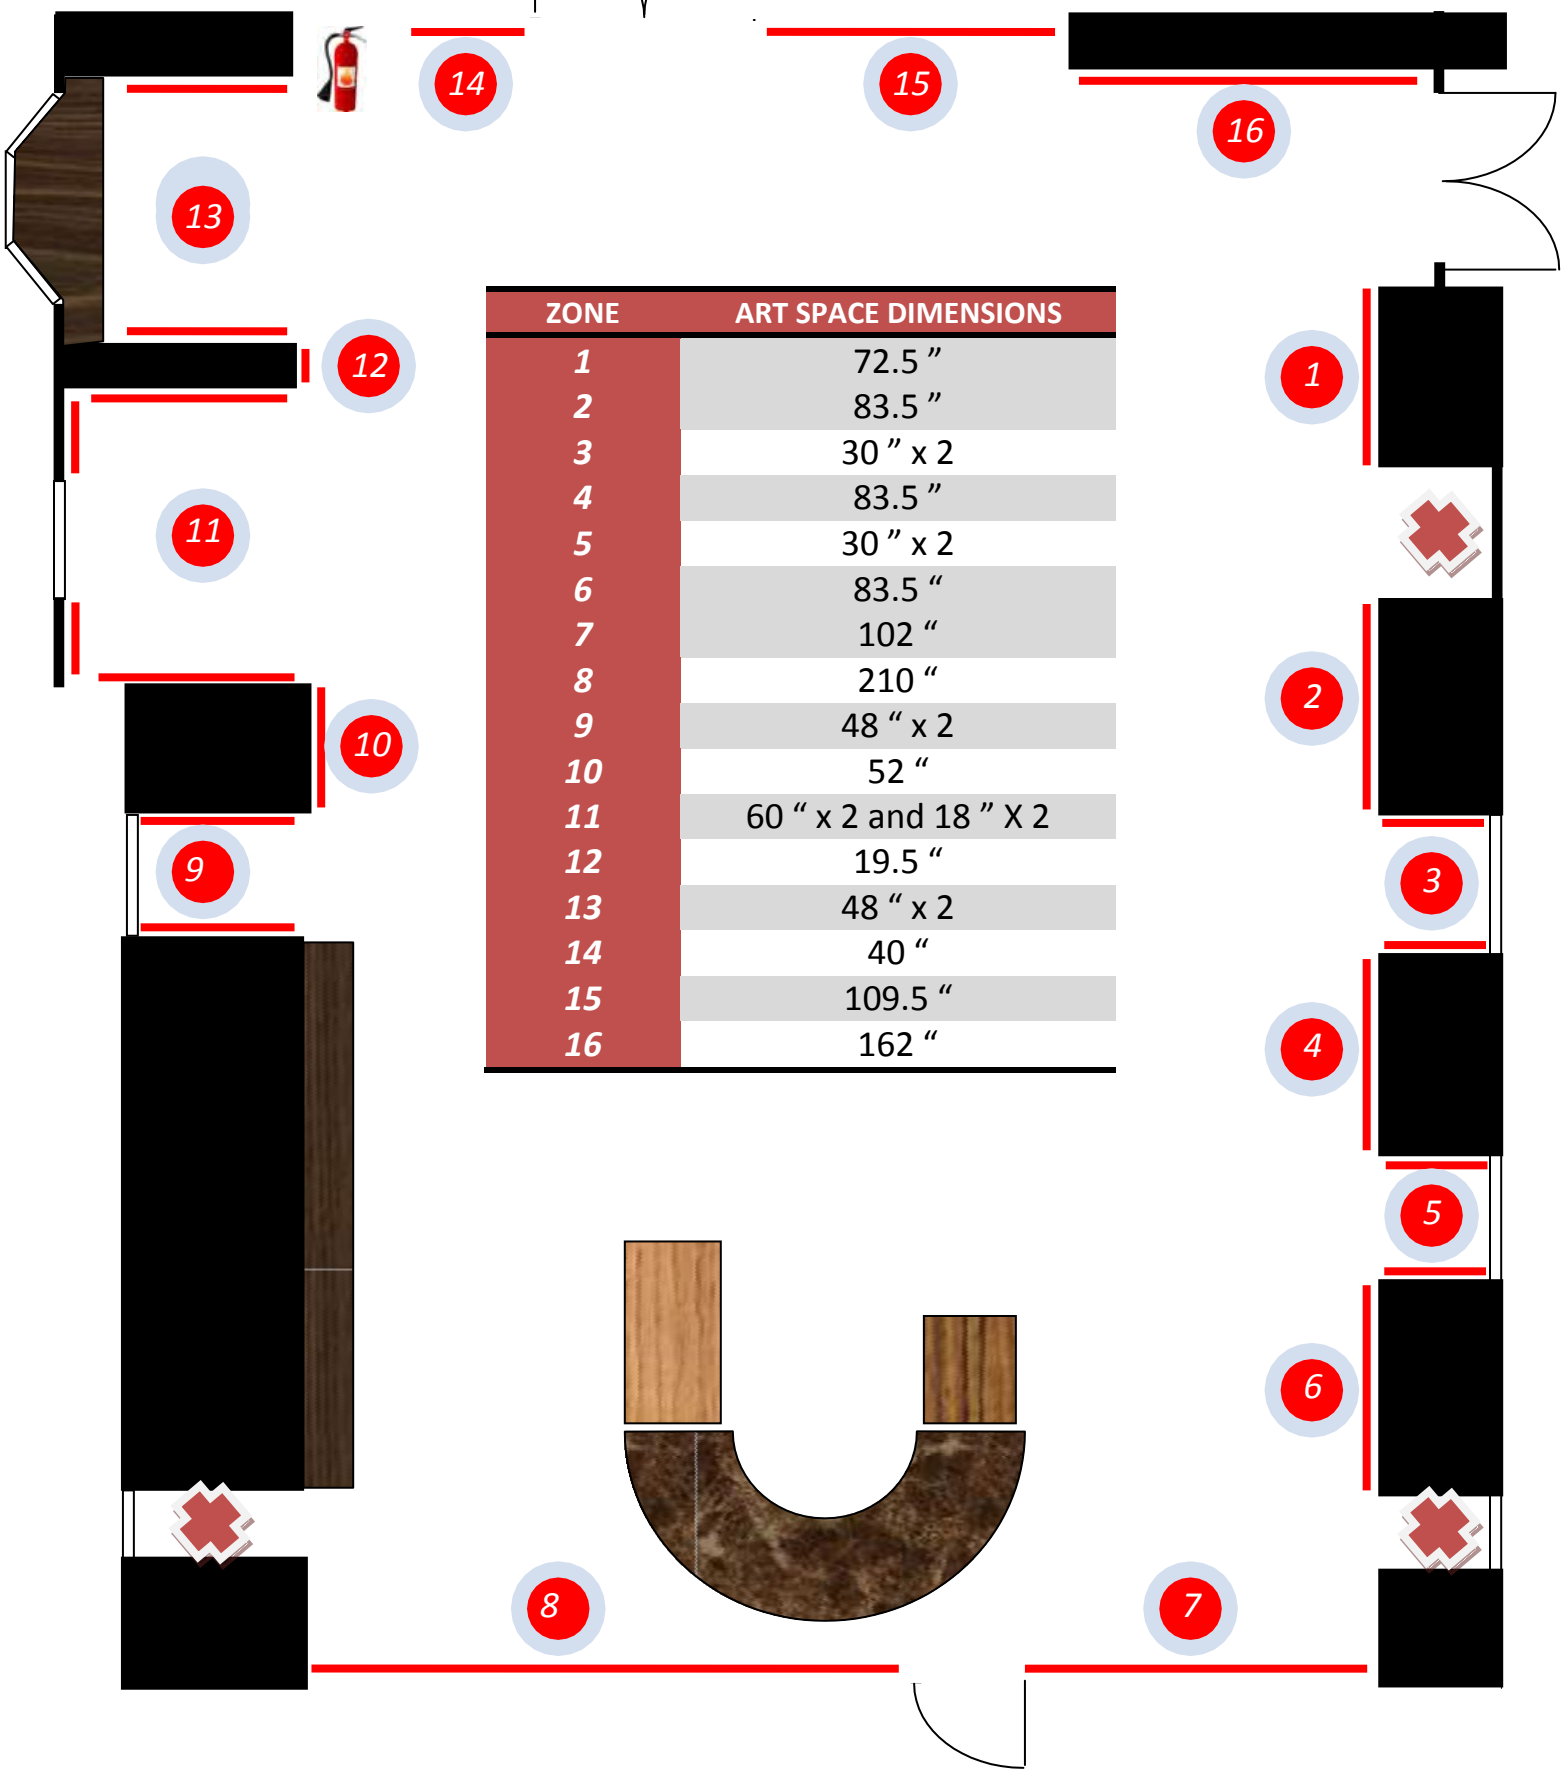

MILL VALLEY CITY COUNCIL CHAMBER

ART EXHIBIT SPACES

ZONE	ART SPACE DIMENSIONS
1	72.5 "
2	83.5 "
3	30 " x 2
4	83.5 "
5	30 " x 2
6	83.5 "
7	102 "
8	210 "
9	48 " x 2
10	52 "
11	60 " x 2 and 18 " X 2
12	19.5 "
13	48 " x 2
14	40 "
15	109.5 "
16	162 "

Mill Valley Arts Commission

Exhibition Space Images – Mill Valley City Hall